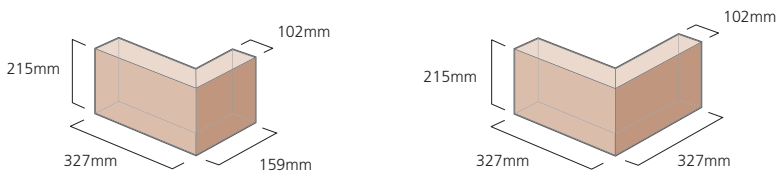

3 sizes available from fireborn®

A range of angles and returns are available to assist in changes of direction.

| | Durability Designation* | Compressive Strength (≥ N/mm²)* | Water Absorption (≤ %)* | Size (mm) | Type | Configuration | Factory and Location | Product Code |
|--|-------------------------|---------------------------------|-------------------------|-----------------|------------------|-----------------------|----------------------|--------------|
| Fireborn Blue | FL | 40 | 8 | 215 x 215 x 102 | Wirecut Extruded | Vertically Perforated | Atlas, Walsall | BB 0361 |
| Fireborn Blue | FL | 40 | 8 | 327 x 140 x 102 | Wirecut Extruded | Vertically Perforated | Atlas, Walsall | BF 0361 |
| Fireborn Blue | FL | 40 | 8 | 327 x 215 x 102 | Wirecut Extruded | Vertically Perforated | Atlas, Walsall | BG 0361 |
| Fireborn Cream | FL | 40 | 8 | 215 x 215 x 102 | Wirecut Extruded | Vertically Perforated | Atlas, Walsall | BB 0362 |
| Fireborn Cream | FL | 40 | 8 | 327 x 140 x 102 | Wirecut Extruded | Vertically Perforated | Atlas, Walsall | BF 0362 |
| Fireborn Cream | FL | 40 | 8 | 327 x 215 x 102 | Wirecut Extruded | Vertically Perforated | Atlas, Walsall | BG 0362 |
| Fireborn Red | FL | 40 | 8 | 215 x 215 x 102 | Wirecut Extruded | Vertically Perforated | Atlas, Walsall | BB 0360 |
| Fireborn Red | FL | 40 | 8 | 327 x 140 x 102 | Wirecut Extruded | Vertically Perforated | Atlas, Walsall | BF 0360 |
| Fireborn Red | FL | 40 | 8 | 327 x 215 x 102 | Wirecut Extruded | Vertically Perforated | Atlas, Walsall | BG 0360 |
| Fireborn Satin Pastels & Vibrant Gloss (All Colours) | FL | 40 | 8 | 215 x 215 x 102 | Wirecut Extruded | Vertically Perforated | Atlas, Walsall | |
| Fireborn Satin Pastels & Vibrant Gloss (All Colours) | FL | 40 | 8 | 327 x 215 x 102 | Wirecut Extruded | Vertically Perforated | Atlas, Walsall | |
| Fireborn Satin Pastels & Vibrant Gloss (All Colours) | FL | 40 | 8 | 327 x 140 x 102 | Wirecut Extruded | Vertically Perforated | Atlas, Walsall | |