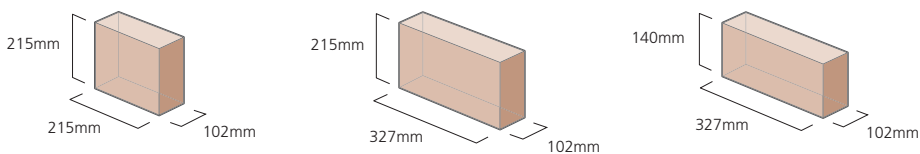

3 sizes available from fireborn®

A range of angles and returns are available to assist in changes of direction.

| | Durability Designation* | Compressive Strength (≥ N/mm²)* | Water Absorption (≤ %)* | Size (mm) | Type | Configuration | Factory and Location | Product Code |
|--|-------------------------|---------------------------------|-------------------------|-----------------|------------------|-----------------------|----------------------|--------------|
| Fireborn Blue | FL | 40 | 8 | 215 x 215 x 102 | Wirecut Extruded | Vertically Perforated | Atlas, Walsall | BB 0361 |
| Fireborn Blue | FL | 40 | 8 | 327 x 140 x 102 | Wirecut Extruded | Vertically Perforated | Atlas, Walsall | BF 0361 |
| Fireborn Blue | FL | 40 | 8 | 327 x 215 x 102 | Wirecut Extruded | Vertically Perforated | Atlas, Walsall | BG 0361 |
| Fireborn Cream | FL | 40 | 8 | 215 x 215 x 102 | Wirecut Extruded | Vertically Perforated | Atlas, Walsall | BB 0362 |
| Fireborn Cream | FL | 40 | 8 | 327 x 140 x 102 | Wirecut Extruded | Vertically Perforated | Atlas, Walsall | BF 0362 |
| Fireborn Cream | FL | 40 | 8 | 327 x 215 x 102 | Wirecut Extruded | Vertically Perforated | Atlas, Walsall | BG 0362 |
| Fireborn Red | FL | 40 | 8 | 215 x 215 x 102 | Wirecut Extruded | Vertically Perforated | Atlas, Walsall | BB 0360 |
| Fireborn Red | FL | 40 | 8 | 327 x 140 x 102 | Wirecut Extruded | Vertically Perforated | Atlas, Walsall | BF 0360 |
| Fireborn Red | FL | 40 | 8 | 327 x 215 x 102 | Wirecut Extruded | Vertically Perforated | Atlas, Walsall | BG 0360 |
| Fireborn Satin Pastels & Vibrant Gloss (All Colours) | FL | 40 | 8 | 215 x 215 x 102 | Wirecut Extruded | Vertically Perforated | Atlas, Walsall | |
| Fireborn Satin Pastels & Vibrant Gloss (All Colours) | FL | 40 | 8 | 327 x 215 x 102 | Wirecut Extruded | Vertically Perforated | Atlas, Walsall | |
| Fireborn Satin Pastels & Vibrant Gloss (All Colours) | FL | 40 | 8 | 327 x 140 x 102 | Wirecut Extruded | Vertically Perforated | Atlas, Walsall | |