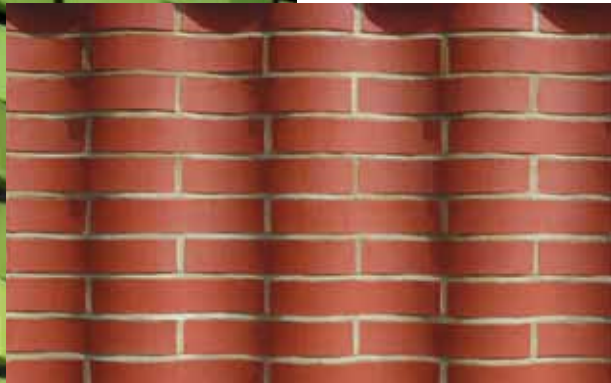

Umbra |

Umbra Wave

Umbra Sphere

Umbra Pyramid

shaping the future with Umbra

The new range of Umbra shapes from Ibstock creates shadow effects across the façade.

Umbra shapes bring buildings to life, changing their appearance throughout the day. The units are designed to coordinate with standard brickwork for ease of installation and to develop bespoke looks.

Cheddar Red 0610

Cheddar Golden 0611

Staffordshire Slate Blue Smooth 2232

Chesterton Red Smooth 2901

Leicester Red Stock 4930

Natural Red 0360

Natural Blue 0361

Natural Cream 0362

Umbra Sawtooth

available in:
Cheddar Red
Cheddar Golden
Staffordshire Slate Blue Smooth
Chesterton Red Smooth
Various glazed colours

Umbra Pyramid

available in:
Leicester Red Stock

Umbra Sphere

available in:
Leicester Red Stock