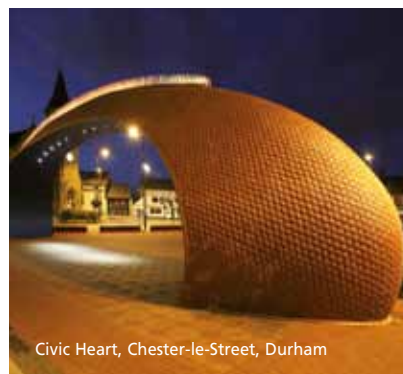

Umbra |

Umbra Wave

Umbra Sphere

Umbra Pyramid

shaping the future with Umbra

The new range of Umbra shapes from Ibstock creates shadow effects across the façade.

Umbra shapes bring buildings to life, changing their appearance throughout the day. The units are designed to coordinate with standard brickwork for ease of installation and to develop bespoke looks.

Cheddar Red 0610

Cheddar Golden 0611

Staffordshire Slate Blue Smooth 2232

Chesterton Red Smooth 2901

Leicester Red Stock 4930

Natural Red 0360

Natural Blue 0361

Natural Cream 0362

Umbra Sawtooth

available in:
Cheddar Red
Cheddar Golden
Staffordshire Slate Blue Smooth
Chesterton Red Smooth
Various glazed colours

Umbra Pyramid

available in:
Leicester Red Stock

Umbra Sphere

available in:
Leicester Red Stock