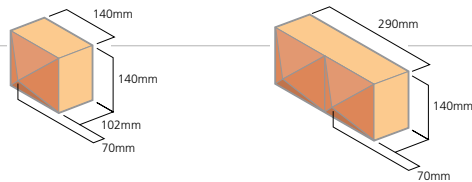

Umbra Pyramid

available in:
Leicester Red Stock