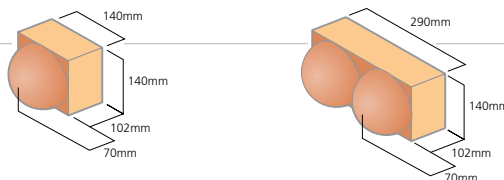

Umbra Sphere

available in:
Leicester Red Stock