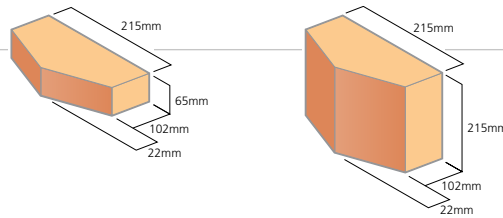

Umbra Sawtooth

available in:
Cheddar Red
Cheddar Golden
Staffordshire Slate Blue Smooth
Chesterton Red Smooth
Various glazed colours