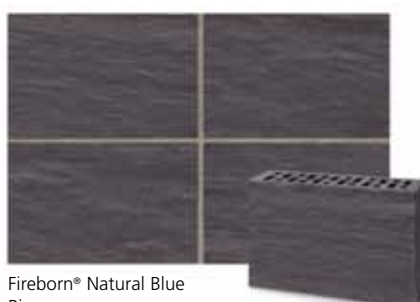

Fireborn® gallery

Fireborn® |

design with size, design with colour,
design with Fireborn®

Apartments, Watford, Hertfordshire | Fireborn® Natural Red

Fireborn® range | standard
featuring natural fired clay colour tones.

Fireborn® Black **NEW**

Fireborn® Natural Blue

Fireborn® Natural Brown **NEW**

Fireborn® Natural Cream

Fireborn® Natural Grey

Fireborn® Natural Red

Fireborn® gallery

Office Development, Leatherhead, Surrey | Fireborn® Natural Cream

Fireborn® Ochre

Fireborn® Natural Blue Riven

Fireborn® Natural Cream Riven

Fireborn® Natural Grey Riven

Fireborn® Natural Cream Textured

Fireborn® Natural Red Textured

Fireborn® |

Innovation Centre, Canterbury, Kent | Fireborn® Grey Glazed

Fireborn range | standard

Fireborn® Natural Cream Lined

Fireborn® Natural Blue Lined

Fireborn® Natural Red Lined

Fireborn® Ochre Lined

Fireborn® range | glazed
satin pastels vibrant gloss

grey

blue