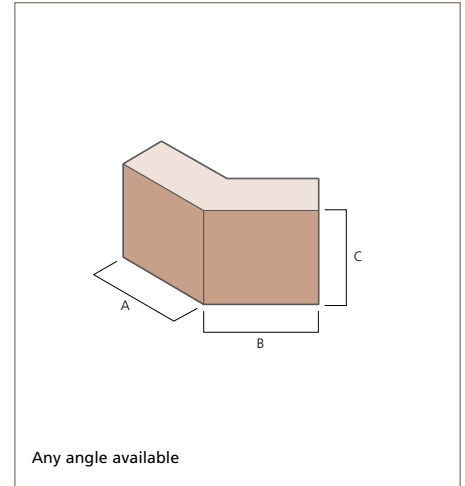

Any angle available

FA1 External 45° Angle

	A (mm)	B (mm)	C (mm)
FA1.1	215	215	215
FA1.2	215	102	215
FA1.3	327	327	215
FA1.4	327	102	215
FA1.5	327	159	215
FA1.6	440	440	215
FA1.7	440	215	215
FA1.8	327	327	140
FA1.9	327	159	140
FA1.10	327	102	140
FA1.11	327	215	140