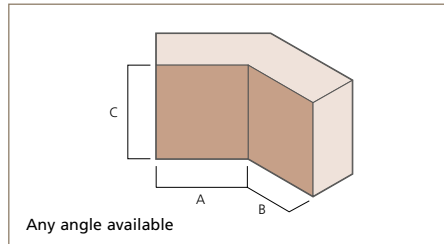

Any angle available

Any angle available

FA3 Internal 45° Angle

	A (mm)	B (mm)	C (mm)
FA3.1	215	215	215
FA3.2	215	102	215
FA3.3	102	159	215
FA3.4	159	159	215
FA3.5	102	159	140
FA3.6	159	159	140
FA3.7	215	215	140
FA3.8	490	235	190