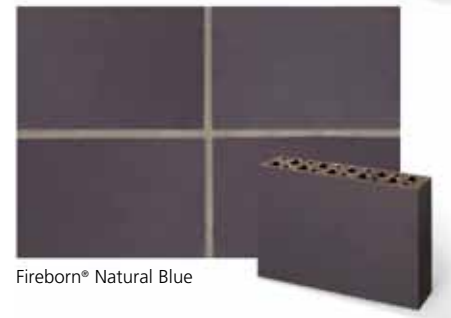

National Trust Headquarters, Swindon | Fireborn® Natural Blue and Staffordshire Slate Blue Smooth

Fireborn®

it's **big** and it's **beautiful**

Fireborn® is a great innovation from Ibstock. These large format clay blocks are available in various sizes, textures and colours.

Fireborn® gallery

Fireborn® |

design with size, design with colour,
design with Fireborn®

Apartments, Watford, Hertfordshire | Fireborn® Natural Red

Fireborn® range | standard
featuring natural fired clay colour tones.

Fireborn® Black **NEW**

Fireborn® Natural Blue

Fireborn® Natural Brown **NEW**

Fireborn® Natural Cream

Fireborn® Natural Grey

Fireborn® Natural Red

Fireborn® gallery

Office Development, Leatherhead, Surrey | Fireborn® Natural Cream

Fireborn® Ochre

Fireborn® Natural Blue Riven

Fireborn® Natural Cream Riven

Fireborn® Natural Grey Riven

Fireborn® Natural Cream Textured

Fireborn® Natural Red Textured

Fireborn® |

Innovation Centre, Canterbury, Kent | Fireborn® Grey Glazed