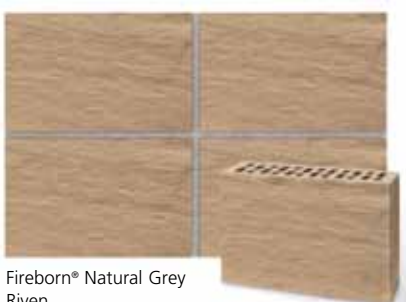

Fireborn® gallery

Fireborn® |

design with size, design with colour,
design with Fireborn®

Apartments, Watford, Hertfordshire | Fireborn® Natural Red

Fireborn® range | standard
featuring natural fired clay colour tones.

Fireborn® Black **NEW**

Fireborn® Natural Blue

Fireborn® Natural Brown **NEW**

Fireborn® Natural Cream

Fireborn® Natural Grey

Fireborn® Natural Red

Fireborn® gallery

Office Development, Leatherhead, Surrey | Fireborn® Natural Cream

Fireborn® Ochre

Fireborn® Natural Blue Riven

Fireborn® Natural Cream Riven

Fireborn® Natural Grey Riven

Fireborn® Natural Cream Textured

Fireborn® Natural Red Textured

Fireborn® |

Innovation Centre, Canterbury, Kent | Fireborn® Grey Glazed

Fireborn range | standard

Fireborn® Natural Cream Lined

Fireborn® Natural Blue Lined

Fireborn® Natural Red Lined

Fireborn® Ochre Lined

Fireborn® range | glazed
satin pastels vibrant gloss

grey

blue