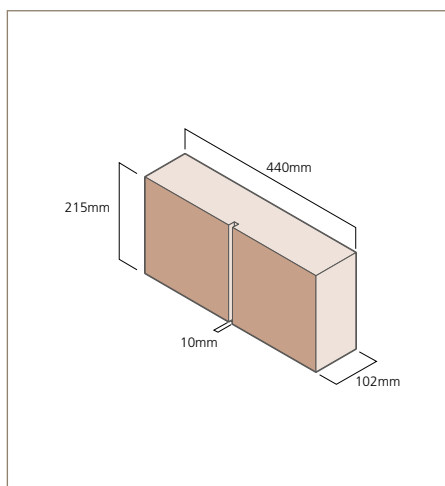

FBD2 Sill Brick

	A (mm)
FBD2.1	440
FBD2.2	327
FBD2.3	215

FPSTL Pistol

	A (mm)
FPSTL.1	440
FPSTL.2	327
FPSTL.3	215
FPSTL.UNQ	Unique Sizes

SOLDIER Standard Soldier Unit

BHT Twin Block

Product Quality

Fireborn® is individually gauged and batched to strict size control limits. Each product is also colour-checked to tightly defined limits to ensure consistent and repeatable colour. All this contributes to Fireborn® being a premium quality product that can be used with confidence.