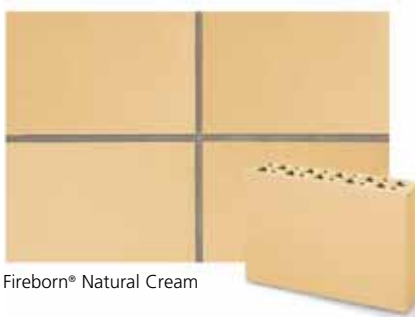

All products in the Fireborn® standard and glazed ranges can be used in different combinations of size, colour and bonding patterns to create distinctive façades. Fireborn® co-ordinates with standard masonry units and can be used to complement alternative cladding solutions.

Fireborn® gallery

Fireborn® |

design with size, design with colour,
design with Fireborn®

Apartments, Watford, Hertfordshire | Fireborn® Natural Red

Fireborn® range | standard
featuring natural fired clay colour tones.

Fireborn® Black **NEW**

Fireborn® Natural Blue

Fireborn® Natural Brown **NEW**

Fireborn® Natural Cream

Fireborn® Natural Grey

Fireborn® Natural Red

Fireborn® gallery

Office Development, Leatherhead, Surrey | Fireborn® Natural Cream

Fireborn® Ochre

Fireborn® Natural Blue Riven

Fireborn® Natural Cream Riven

Fireborn® Natural Grey Riven

Fireborn® Natural Cream Textured

Fireborn® Natural Red Textured

Fireborn® |

Innovation Centre, Canterbury, Kent | Fireborn® Grey Glazed