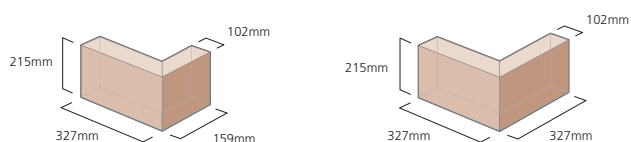

3 sizes available from fireborn®

A range of angles and returns are available to assist in changes of direction.

Offices, Glasgow | Fireborn® Natural Blue and Glazed Black

	Durability Designation*	Compressive Strength (≥N/mm²)*	Water Absorption (%)*	Size (mm) (L x W x H)	Type	Configuration	Factory and Location	Product Code
Fireborn® Blue	FL	40	8	215 x 102 x 215	Wirecut Extruded	Vertically Perforated	Atlas, Walsall	BB 0361
Fireborn® Blue	FL	40	8	327 x 102 x 140	Wirecut Extruded	Vertically Perforated	Atlas, Walsall	BF 0361
Fireborn® Blue	FL	40	8	327 x 102 x 215	Wirecut Extruded	Vertically Perforated	Atlas, Walsall	BG 0361
Fireborn® Cream	FL	40	8	215 x 102 x 215	Wirecut Extruded	Vertically Perforated	Atlas, Walsall	BB 0362
Fireborn® Cream	FL	40	8	327 x 102 x 140	Wirecut Extruded	Vertically Perforated	Atlas, Walsall	BF 0362
Fireborn® Cream	FL	40	8	327 x 102 x 215	Wirecut Extruded	Vertically Perforated	Atlas, Walsall	BG 0362
Fireborn® Red	FL	40	8	215 x 102 x 215	Wirecut Extruded	Vertically Perforated	Atlas, Walsall	BB 0360
Fireborn® Red	FL	40	8	327 x 102 x 140	Wirecut Extruded	Vertically Perforated	Atlas, Walsall	BF 0360
Fireborn® Red	FL	40	8	327 x 102 x 215	Wirecut Extruded	Vertically Perforated	Atlas, Walsall	BG 0360
Fireborn® Satin Pastels & Vibrant Gloss (All Colours)	FL	†	8	215 x 102 x 215	Wirecut Extruded	Vertically Perforated	Atlas, Walsall	
Fireborn® Satin Pastels & Vibrant Gloss (All Colours)	FL	†	8	327 x 102 x 215	Wirecut Extruded	Vertically Perforated	Atlas, Walsall	
Fireborn® Satin Pastels & Vibrant Gloss (All Colours)	FL	†	8	327 x 102 x 140	Wirecut Extruded	Vertically Perforated	Atlas, Walsall	