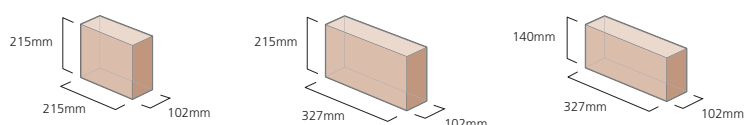

3 sizes available from fireborn®

A range of angles and returns are available to assist in changes of direction.

Offices, Glasgow | Fireborn® Natural Blue and Glazed Black

	Durability Designation*	Compressive Strength (≥N/mm²)*	Water Absorption (%)*	Size (mm) (L x W x H)	Type	Configuration	Factory and Location	Product Code
Fireborn® Blue	FL	40	8	215 x 102 x 215	Wirecut Extruded	Vertically Perforated	Atlas, Walsall	BB 0361
Fireborn® Blue	FL	40	8	327 x 102 x 140	Wirecut Extruded	Vertically Perforated	Atlas, Walsall	BF 0361
Fireborn® Blue	FL	40	8	327 x 102 x 215	Wirecut Extruded	Vertically Perforated	Atlas, Walsall	BG 0361
Fireborn® Cream	FL	40	8	215 x 102 x 215	Wirecut Extruded	Vertically Perforated	Atlas, Walsall	BB 0362
Fireborn® Cream	FL	40	8	327 x 102 x 140	Wirecut Extruded	Vertically Perforated	Atlas, Walsall	BF 0362
Fireborn® Cream	FL	40	8	327 x 102 x 215	Wirecut Extruded	Vertically Perforated	Atlas, Walsall	BG 0362
Fireborn® Red	FL	40	8	215 x 102 x 215	Wirecut Extruded	Vertically Perforated	Atlas, Walsall	BB 0360
Fireborn® Red	FL	40	8	327 x 102 x 140	Wirecut Extruded	Vertically Perforated	Atlas, Walsall	BF 0360
Fireborn® Red	FL	40	8	327 x 102 x 215	Wirecut Extruded	Vertically Perforated	Atlas, Walsall	BG 0360
Fireborn® Satin Pastels & Vibrant Gloss (All Colours)	FL	†	8	215 x 102 x 215	Wirecut Extruded	Vertically Perforated	Atlas, Walsall	
Fireborn® Satin Pastels & Vibrant Gloss (All Colours)	FL	†	8	327 x 102 x 215	Wirecut Extruded	Vertically Perforated	Atlas, Walsall	
Fireborn® Satin Pastels & Vibrant Gloss (All Colours)	FL	†	8	327 x 102 x 140	Wirecut Extruded	Vertically Perforated	Atlas, Walsall	