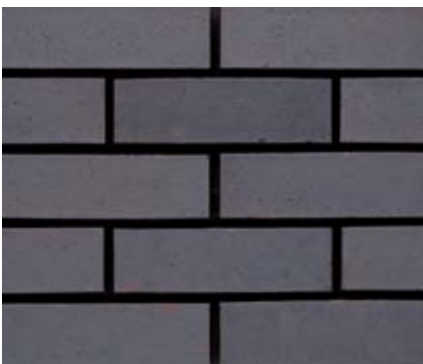

blues | wirecut

Atlas Smooth Blue

2249

Staffordshire Slate Blue Smooth ●

2232

University, Glasgow | Staffordshire Slate Blue Smooth

● also available in 73mm

Staffordshire Blue Brindle Dragface 2221

Staffordshire Blue Brindle Smooth 2220

Bus Station, Chester | Atlas Smooth Blue & Cheddar Red

| | Durability Designation | | Active Soluble Salts | Compressive Strength (\geq N/mm ²) | | Water Absorption (%) | | Size Tolerances Mean & Range | | Configuration and % Voids | | Type & Texture | Special Shaped Bricks | Factory and Location | Product Code |
|-------------------------------------|------------------------|------------|----------------------|---|------------|----------------------|------------|------------------------------|----|---------------------------|-------|-------------------|-----------------------|----------------------|--------------|
| | BS53921 | BS EN771-1 | BS EN771-1 | BS53921 | BS EN771-1 | BS53921 | BS EN771-1 | BS EN771-1 | | | | | | | |
| Atlas Smooth Blue | FL | F2 | S2 | 70 | 75 | 5 | 5 | T2 | R1 | Vertically Perforated | 20-25 | Wirecut Smooth | all shapes available | Lodge Lane, Cannock | 2249 |
| Staffordshire Slate Blue Smooth* | FL | F2 | S2 | 70 | 75 | 5 | 5 | T2 | R1 | Vertically Perforated | 20-25 | Wirecut Smooth | all shapes available | Lodge Lane, Cannock | 2232 |
| Staffordshire Blue Brindle Dragface | FL | F2 | S2 | 70 | 75 | 5 | 5 | T2 | R1 | Vertically Perforated | 20-25 | Wirecut Dragfaced | all shapes available | Lodge Lane, Cannock | 2221 |
| Staffordshire Blue Brindle Smooth | FL | F2 | S2 | 70 | 75 | 5 | 5 | T2 | R1 | Vertically Perforated | 20-25 | Wirecut Smooth | all shapes available | Lodge Lane, Cannock | 2220 |