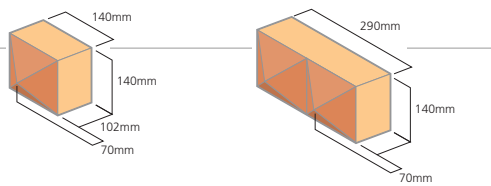

Umbra Pyramid

available in:
Leicester Red Stock