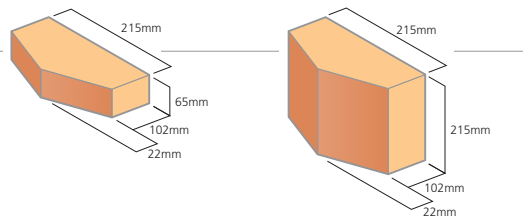

Shaping the future with Umbra

The new range of Umbra shapes from Ibstock creates shadow effects across the façade.

Umbra shapes bring buildings to life, changing their appearance throughout the day. The units are designed to coordinate with standard brickwork for ease of installation and to develop bespoke looks.

Umbra Sawtooth

available in:
Cheddar Red
Cheddar Golden
Staffordshire Slate Blue Smooth
Chesterton Red Smooth