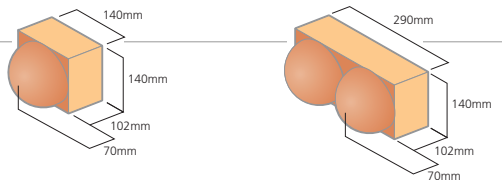

Umbra Sphere

available in:
Leicester Red Stock