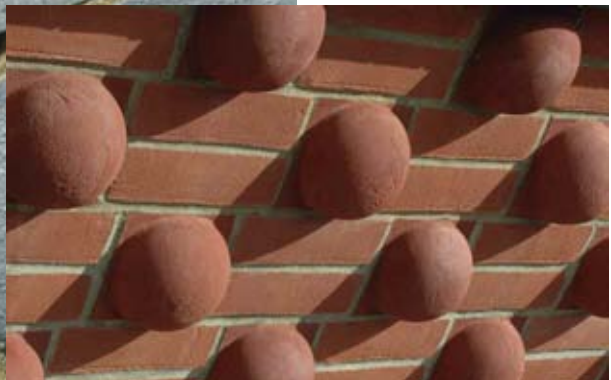

Umbra Wave

Umbra Sphere

Umbra Pyramid

Umbra Sawtooth

# Shaping the future with Umbra

The new range of Umbra shapes from Ibstock creates shadow effects across the façade.

Umbra shapes bring buildings to life, changing their appearance throughout the day. The units are designed to coordinate with standard brickwork for ease of installation and to develop bespoke looks.