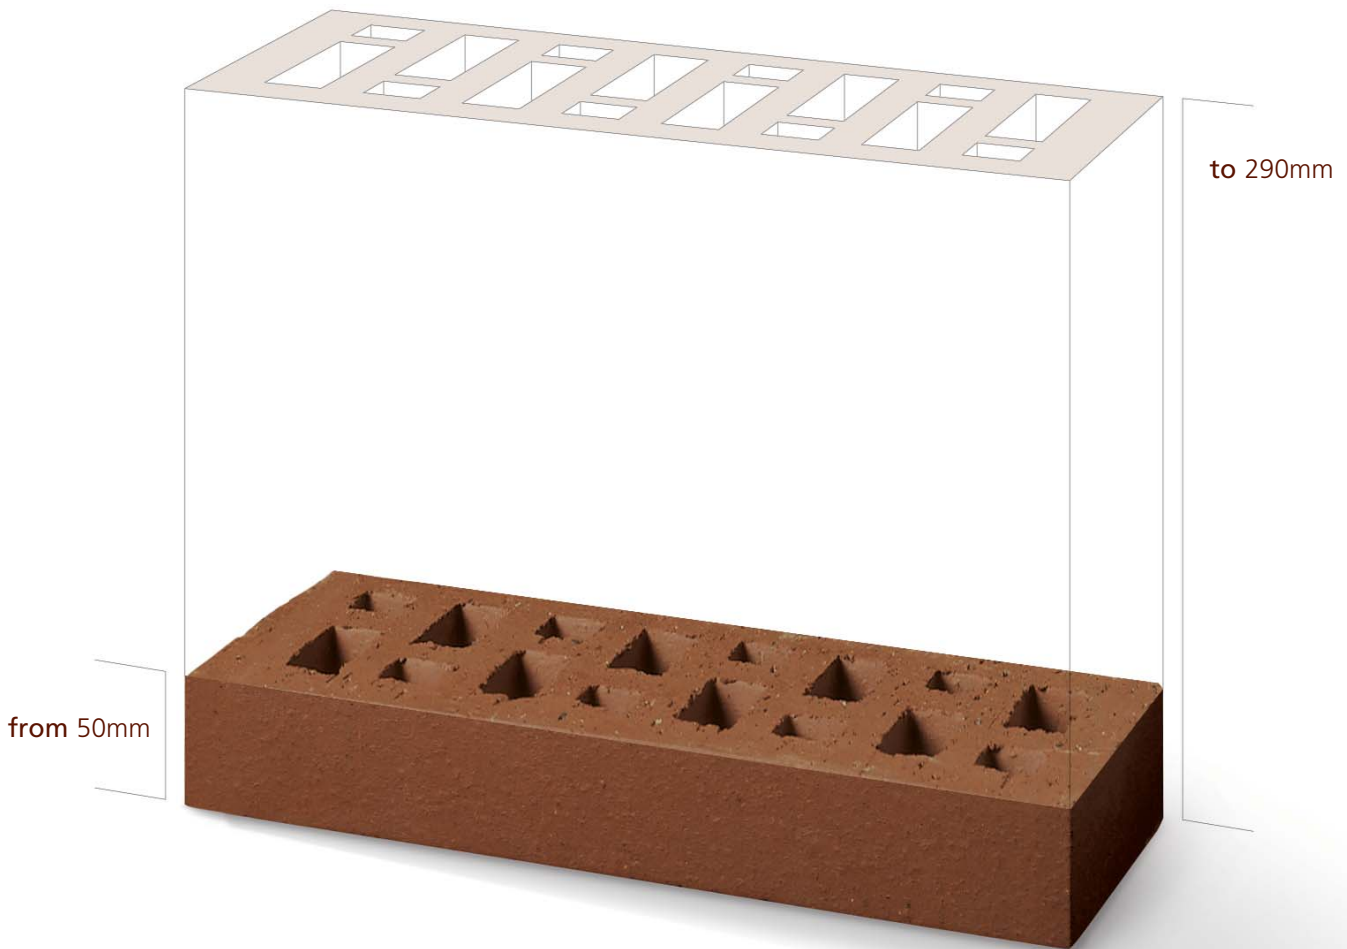

now you have the Freedom
to create your own...Fireborn®

made to measure

Fireborn gives you the choice of designing on a bigger scale - now with Fireborn Freedom you have the freedom to build on a scale that suits you....

Fireborn Freedom is available in natural red, blue and cream, 327mm long, 102mm wide and in a height ranging from 50 to 290mm.

Call today!

0870 903 4018

for advice on designing with Fireborn Freedom
or

0870 903 4006